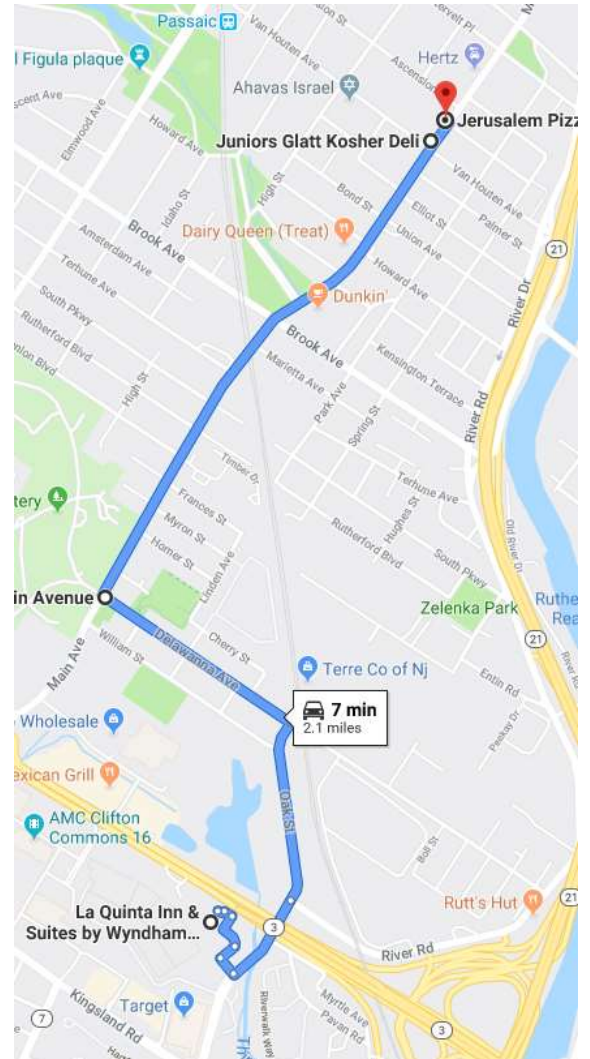

DRIVING DIRECTIONS TO JUNIOR GLATT KOSHER DELI/JERUSALEM FALAFEL & PIZZA

JUNIORS GLATT KOSHER DELI 215 MAIN AVE, PASSAIC, NJ (973) 471-5635

JERUSALEM PIZZA AND FALAFEL 233 MAIN AVENUE, PASSAIC, NJ (973) 778-0960 **Delivers!**

Travel time: Allow 10 minutes each way depending on traffic

TO RESTAURANT

1. Take back entrance from La Quinta Inn. Do not go on Route 3.
2. Turn left out of La Quinta Parking lot on to River Road.
3. Proceed north on River Road going under Route 3.
4. River Road becomes Oak Street.
5. Continue north on Oak Street to Delawanna Avenue.
6. Turn left on Delawanna Avenue and proceed west 0.4 miles to Main Avenue.
7. Turn right and proceed north for one mile into Passaic.
8. After crossing Van Houts Avenue, Junior Glatt Kosher Deli will be on your left followed by Jerusalem Pizza and Falafel n another block.

RETURN TO HOTEL

1. Proceed south for 1.3 miles on Main Avenue to Route 3 East.
2. Turn left on Route 3 East. La Quinta Inn will be on your right in under a half mile just after the BP Gas Station.